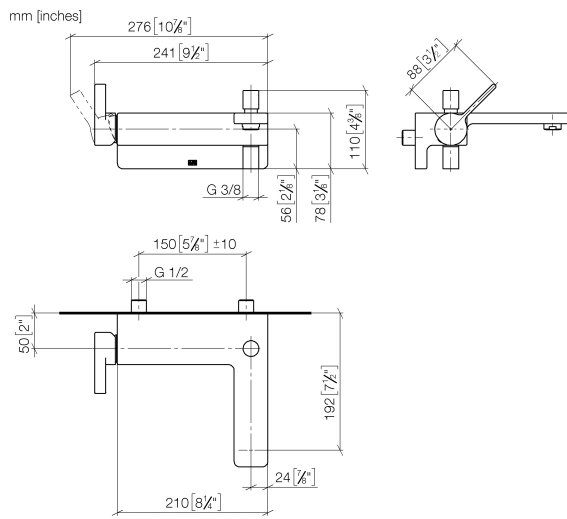

33 200 710

- 190mm projection
- circular normal flow
- automatic bath/shower diverter
- 3/8" shower outlet
- 1/2" connection
- gauge 150 mm - 10 mm
- max. flow 17.8 l/min at 3 bar flow pressure

Intrinsic protection against back flow.

Chrome

33 200 710-00

Brushed Platinum

33 200 710-06

33 200 710

**Flow rate chart**

**Certificates**

LGA\_9961.

### Spare parts list

No.	Item Number	Name	Quantity used	Delivery time
1	09 20 71 031-00	handle	1	10
2	90 14 10 033 00 90	seal	1	2
3	09 21 34 080-00	nipple	1	10
4	90 14 10 055 00 90	seal	1	2
5	90 16 02 023 00 90	spring	1	2
6	09 31 09 094 20-00	pull-rod	1	10
7	90 11 04 042 00 90	connection	2	2
8	09 14 10 122 90	seal	1	2
9	09 24 03 129-00	nipple	1	10
10	90 21 02 069 00-00	cover	1	10
11	09 20 71 001-00	handle	1	10
12	90 31 11 030 00 90	pin	1	2
13	90 31 20 109 00 90	plug	1	2
14	09 24 04 141-00	nut	1	10
15	90 28 10 148 00 90	accessories	1	2
16	90 15 05 064 00 90	cartridge	1	2
17	90 23 01 118 00-00	aerator	1	10