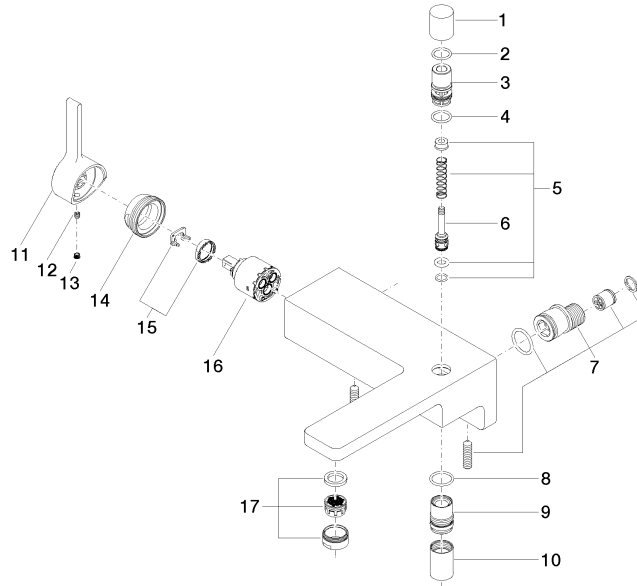

33 200 710

- 190mm projection
- circular normal flow
- automatic bath/shower diverter
- 3/8" shower outlet
- 1/2" connection
- gauge 150 mm - 10 mm
- max. flow 17.8 l/min at 3 bar flow pressure

Intrinsic protection against back flow.

Chrome

33 200 710-00

Brushed Platinum

33 200 710-06

33 200 710

**Flow rate chart**

**Certificates**

LGA\_9961.

Belgaqua\_21-376-  
27\_1.

33 200 710

Parts for other finishes can be found here: [Brushed](#)  
[Platinum](#)

### Spare parts list

No.	Item Number	Name	Quantity used	Delivery time
1	09 20 71 031-00	handle	1	10
2	90 14 10 033 00 90	seal	1	2
3	09 21 34 080-00	nipple	1	10
4	90 14 10 055 00 90	seal	1	2
5	90 16 02 023 00 90	spring	1	2
6	09 31 09 094 20-00	pull-rod	1	10
7	90 11 04 042 00 90	connection	2	2
8	09 14 10 122 90	seal	1	2
9	09 24 03 129-00	nipple	1	10
10	90 21 02 069 00-00	cover	1	10
11	09 20 71 001-00	handle	1	10
12	90 31 11 030 00 90	pin	1	2
13	90 31 20 109 00 90	plug	1	2
14	09 24 04 141-00	nut	1	10
15	90 28 10 148 00 90	accessories	1	2
16	90 15 05 064 00 90	cartridge	1	2
17	90 23 01 118 00-00	aerator	1	10