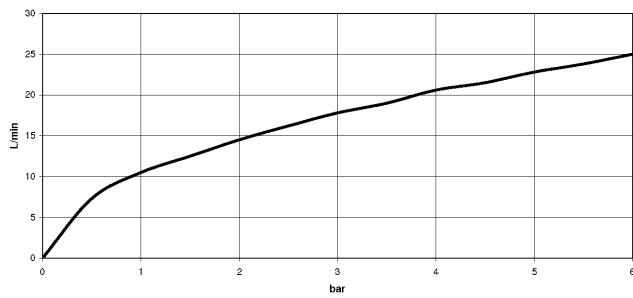

33 200 710

- 190mm projection
- circular normal flow
- automatic bath/shower diverter
- 3/8" shower outlet
- 1/2" connection
- gauge 150 mm - 10 mm
- max. flow 17.8 l/min at 3 bar flow pressure

Intrinsic protection against back flow.

Chrome

33 200 710-00

Brushed Platinum

33 200 710-06

33 200 710

**Flow rate chart**

**Certificates**

LGA\_9961.